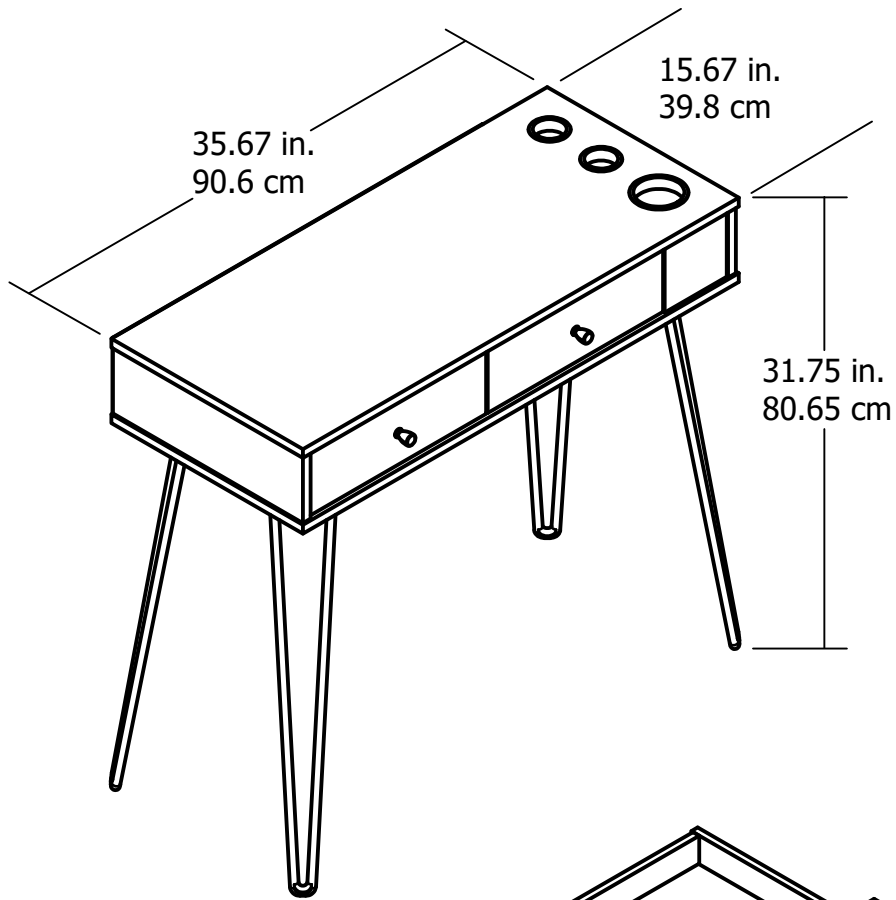

8948

Interior Drawer dimensions:
12.13 in. (30.8 cm) W
2.07 in. (5.3 cm) H
12.97 in. (32.9 cm) D
0.19 cubic feet each drawer

Wood Breakdown: 88%
Total storage: 0.38 cubic feet

Overall Product Size:
35.67"W x 15.67"D x 31.75"H
90.6cm W x 39.8cm D x 80.65cm H

Maximum Weight Capacities
Unit Weight: 35 lbs. (15.9 kg)