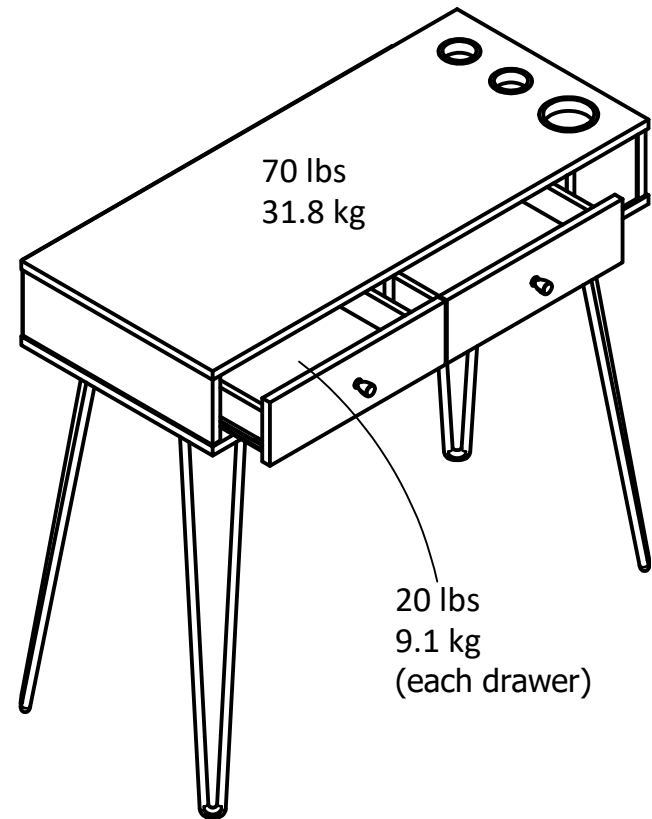

8948

Interior Drawer dimensions:
12.13 in. (30.8 cm) W
2.07 in. (5.3 cm) H
12.97 in. (32.9 cm) D
0.19 cubic feet each drawer

Wood Breakdown: 88%
Total storage: 0.38 cubic feet

Overall Product Size:
35.67"W x 15.67"D x 31.75"H
90.6cm W x 39.8cm D x 80.65cm H

Maximum Weight Capacities
Unit Weight: 35 lbs. (15.9 kg)